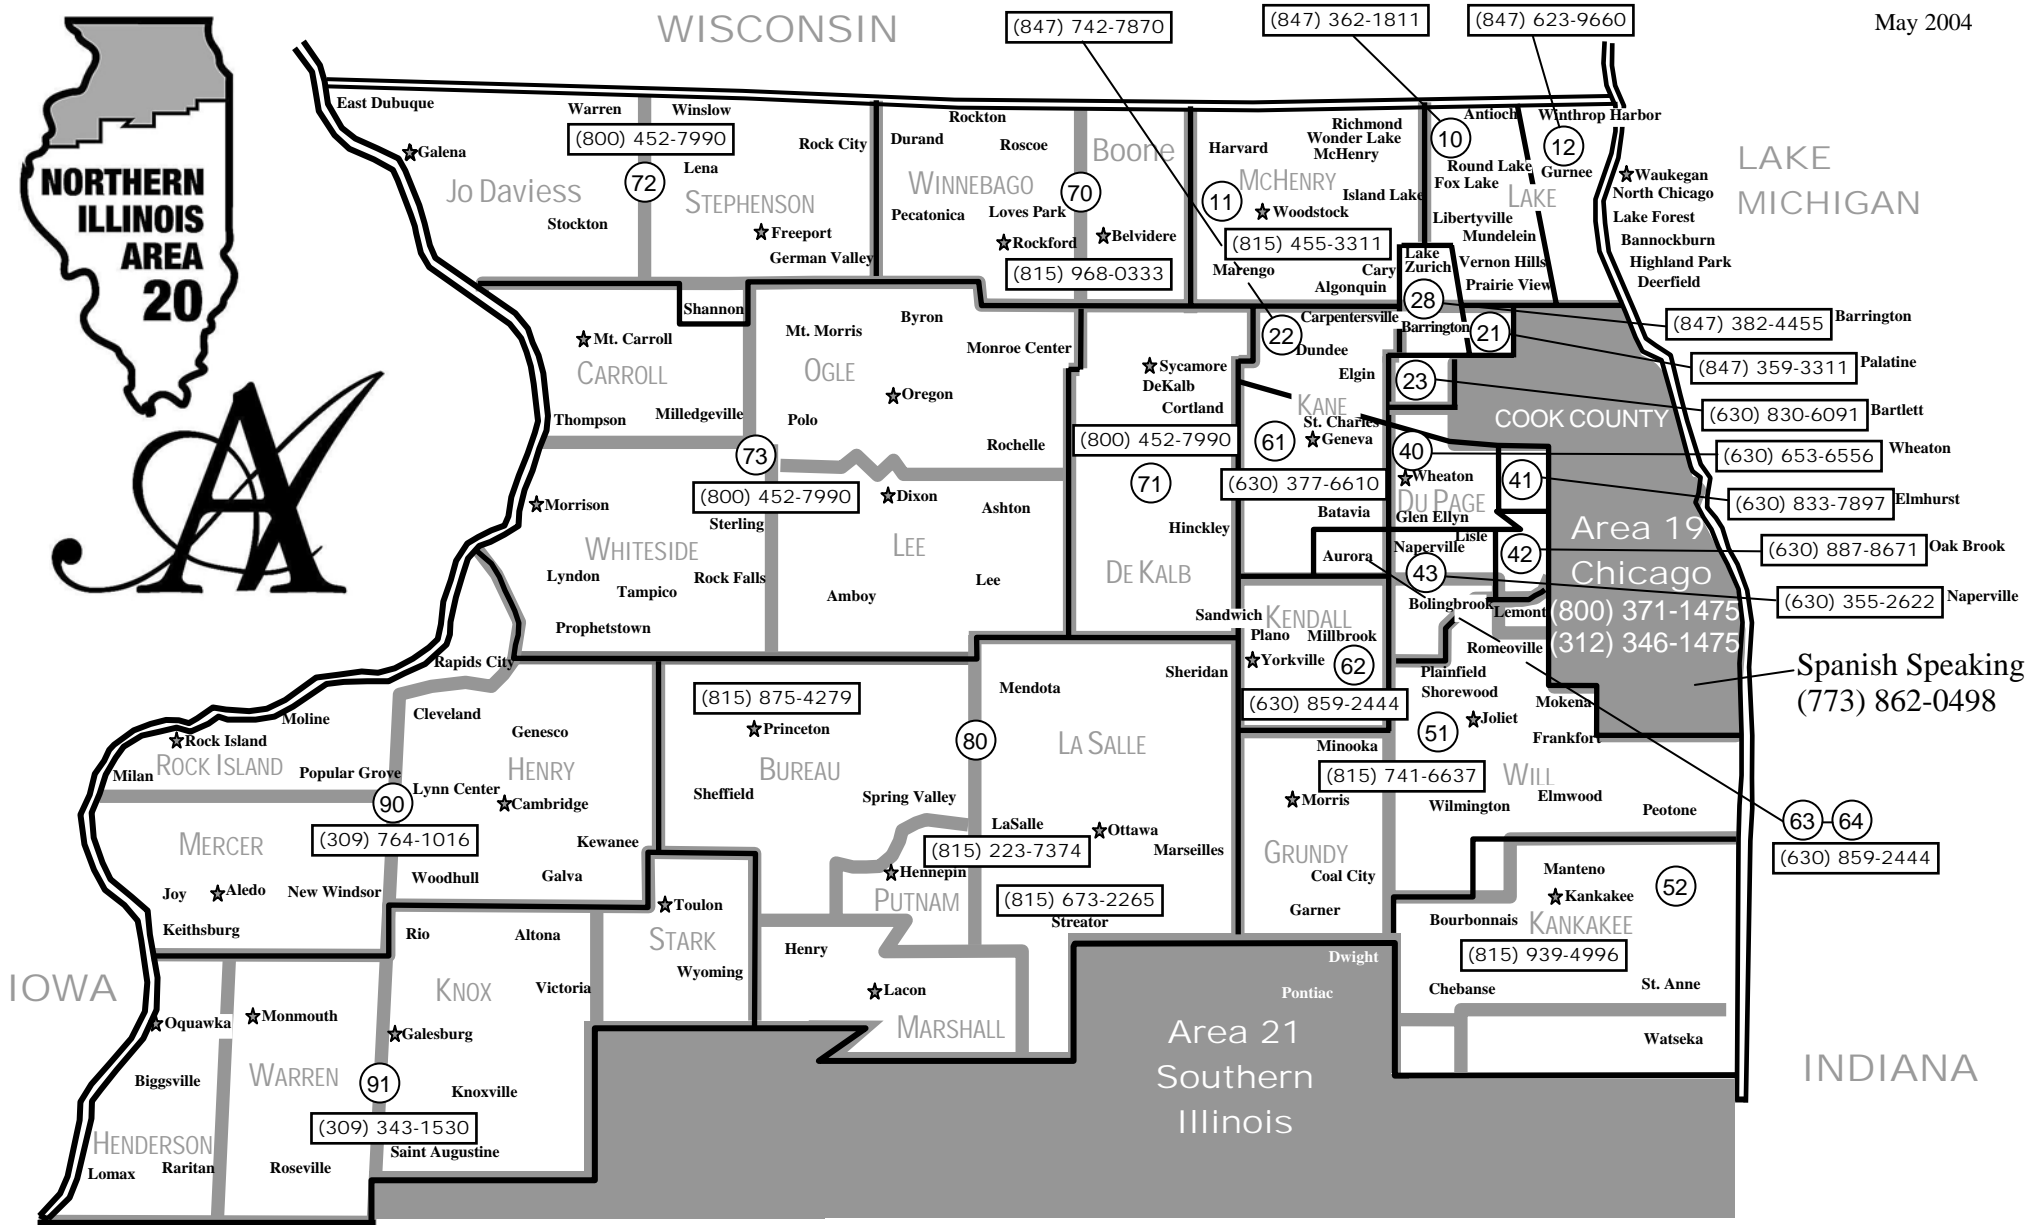

Answering Services listed normally service all surrounding cities and towns within the District or the Area of the District Indicated

Northern Illinois Area 20
Answering Service Numbers

- District 20 (Spanish Speaking Meetings) (847) 695-9123
- Deaf & Hearing impaired: use 711+ Phone number Listed
- Area 20 Northern Illinois Area Website – www.aa-nia.org
- ★ Indicates a County Seat # indicates a District number